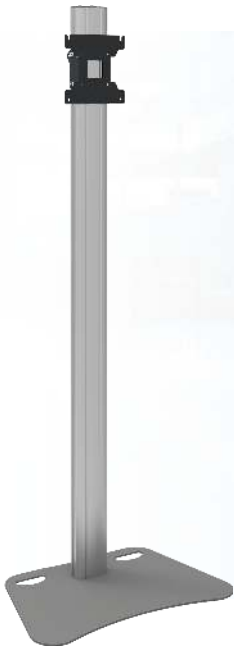

Stand (light series) incl. bracket

062.8222 Stand (light series) incl. bracket max. VESA 200 for display

The SmartMetals light series stands are especially suitable for mounting light weight displays. The Dark grey base plate combined with the aluminium column results in a strong and stylish solution for mounting your flat screen

Stand (light series) incl. bracket

Features

Maximum length: 1839 mm (centre screen)

Weight: 22.5 kg

Colour: Dark-Grey & aluminium

Maximum load: 30 kg

Screen position: Landscape & Portrait

Inch range: Max. 55 inch

Mobile / fixed: Fixed

Bracket/interface: Included

Type bracket/interface: VESA

Reach bracket/interface: VESA 100, 200

Cable duct: 35 x 15 mm