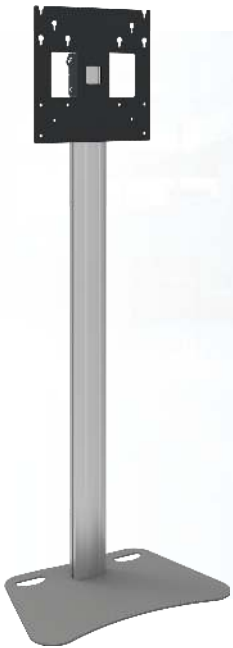

Stand (light series) incl. bracket

**062.8244 Stand (light series) incl. bracket max. VESA 400 for display**

The SmartMetals light series stands are especially suitable for mounting light weight displays. The Dark grey base plate combined with the aluminium column results in a strong and stylish solution for mounting your flat screen

## Stand (light series) incl. bracket

### Features

**Maximum length:** 1839 mm (centre screen)

**Weight:** 24.5 kg

**Colour:** Dark-Grey & aluminium

**Maximum load:** 30 kg

**Screen position:** Landscape & Portrait

**Inch range:** Max. 55 inch

**Mobile / fixed:** Fixed

**Bracket/interface:** Included

**Type bracket/interface:** VESA

**Reach bracket/interface:** VESA 200, 300, 400 - 200, 400

**Cable duct:** 35 x 15 mm