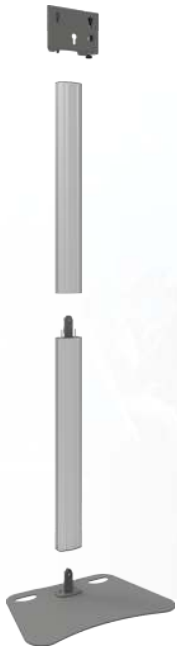

Fully divisible stand (light series)

062.8000 Fully divisible stand (light series) for display max. 55 inch

SmartMetals developed also for rental purposes a light series stand. This fully divisible light weighted stand is easy to install and especially suitable for mounting light weighted displays up to 55 inch.

Fully divisible stand (light series)

Features

Maximum length: 1919 mm

Weight: 26.00 kg

Colour: Dark-Grey & aluminium

Maximum load: 30 kg

Screen position: Landscape & Portrait

Inch range: Max. 55 inch

Mobile / fixed: Fixed

Bracket/interface: Excluded

Type bracket/interface: Three-point coupling

Cable duct: 35 x 15 mm